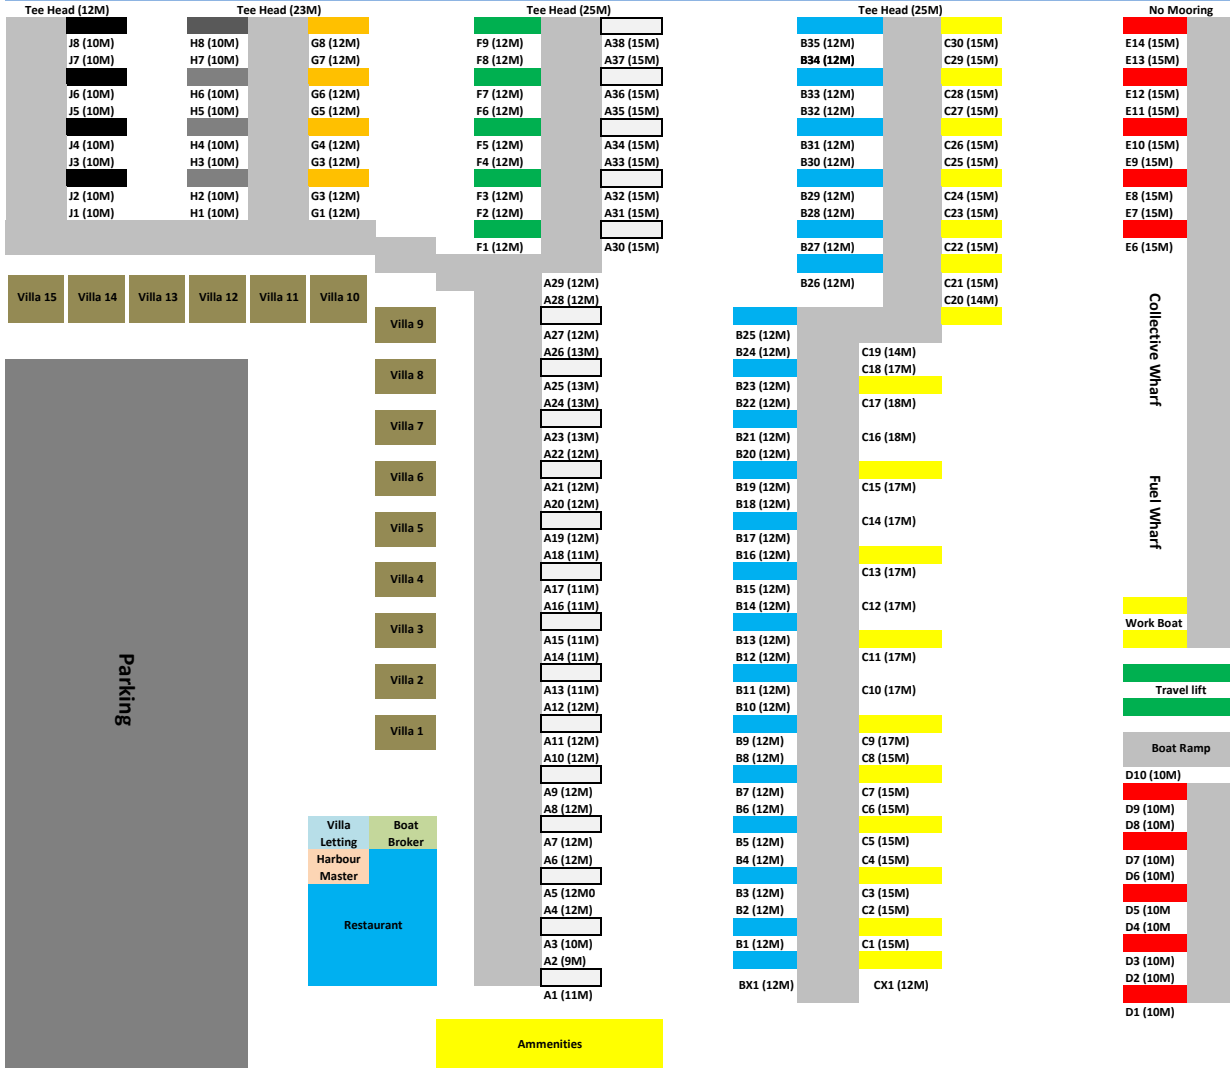

# Snapper Creek

To Wide Bay Bar 

Oyster Parade

Emperor Street 